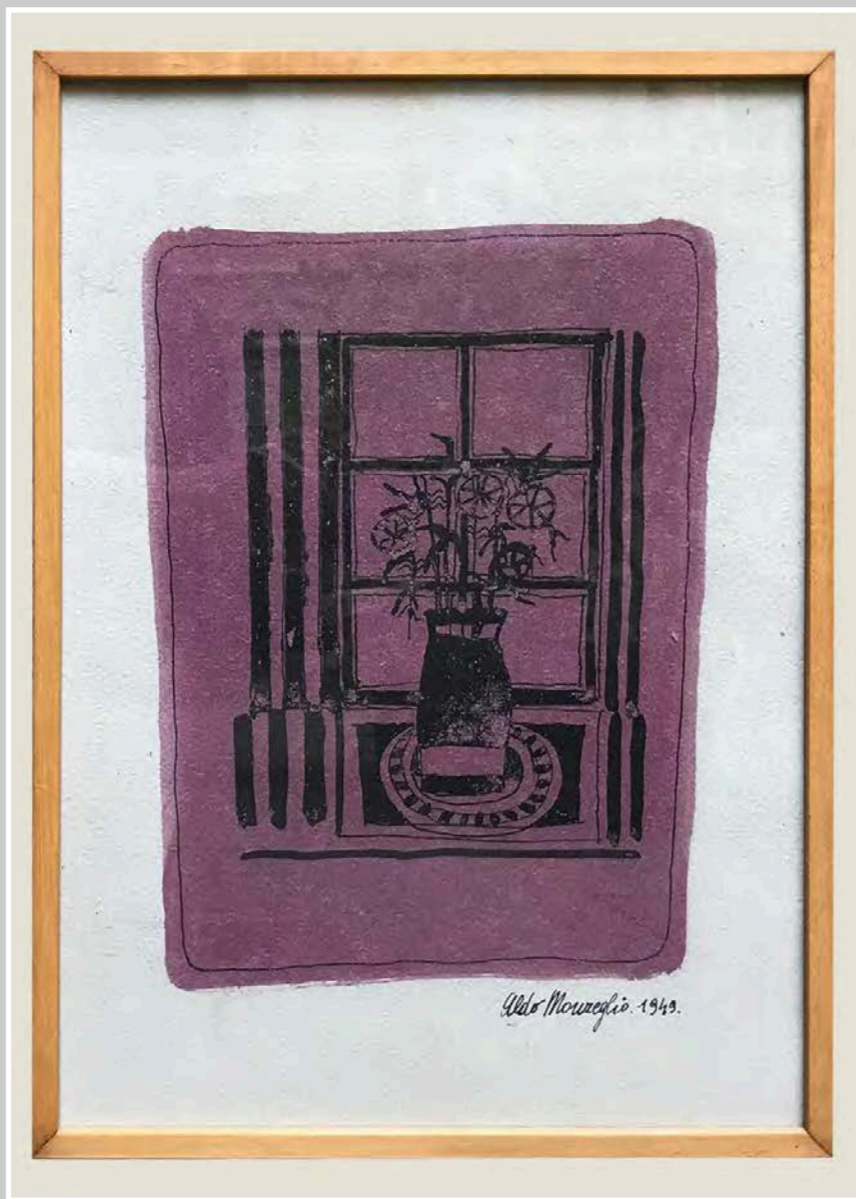

CORNICE ORO
ACQUARELLO LA FATA BY MARADI
24 X 29 CM

CORNICE BIANCO PANNA
ACQUARELLO A MARCELLO BY MARADI
28 x 35 cm

CORNICE VERDE E ORO
ACQUARELLO TEMPESTA BY MARADI
36 x 31 cm

CORNICE LEGNO
ACQUARELLO PORTANUOVA BY MARADI
52 x 42,5 cm